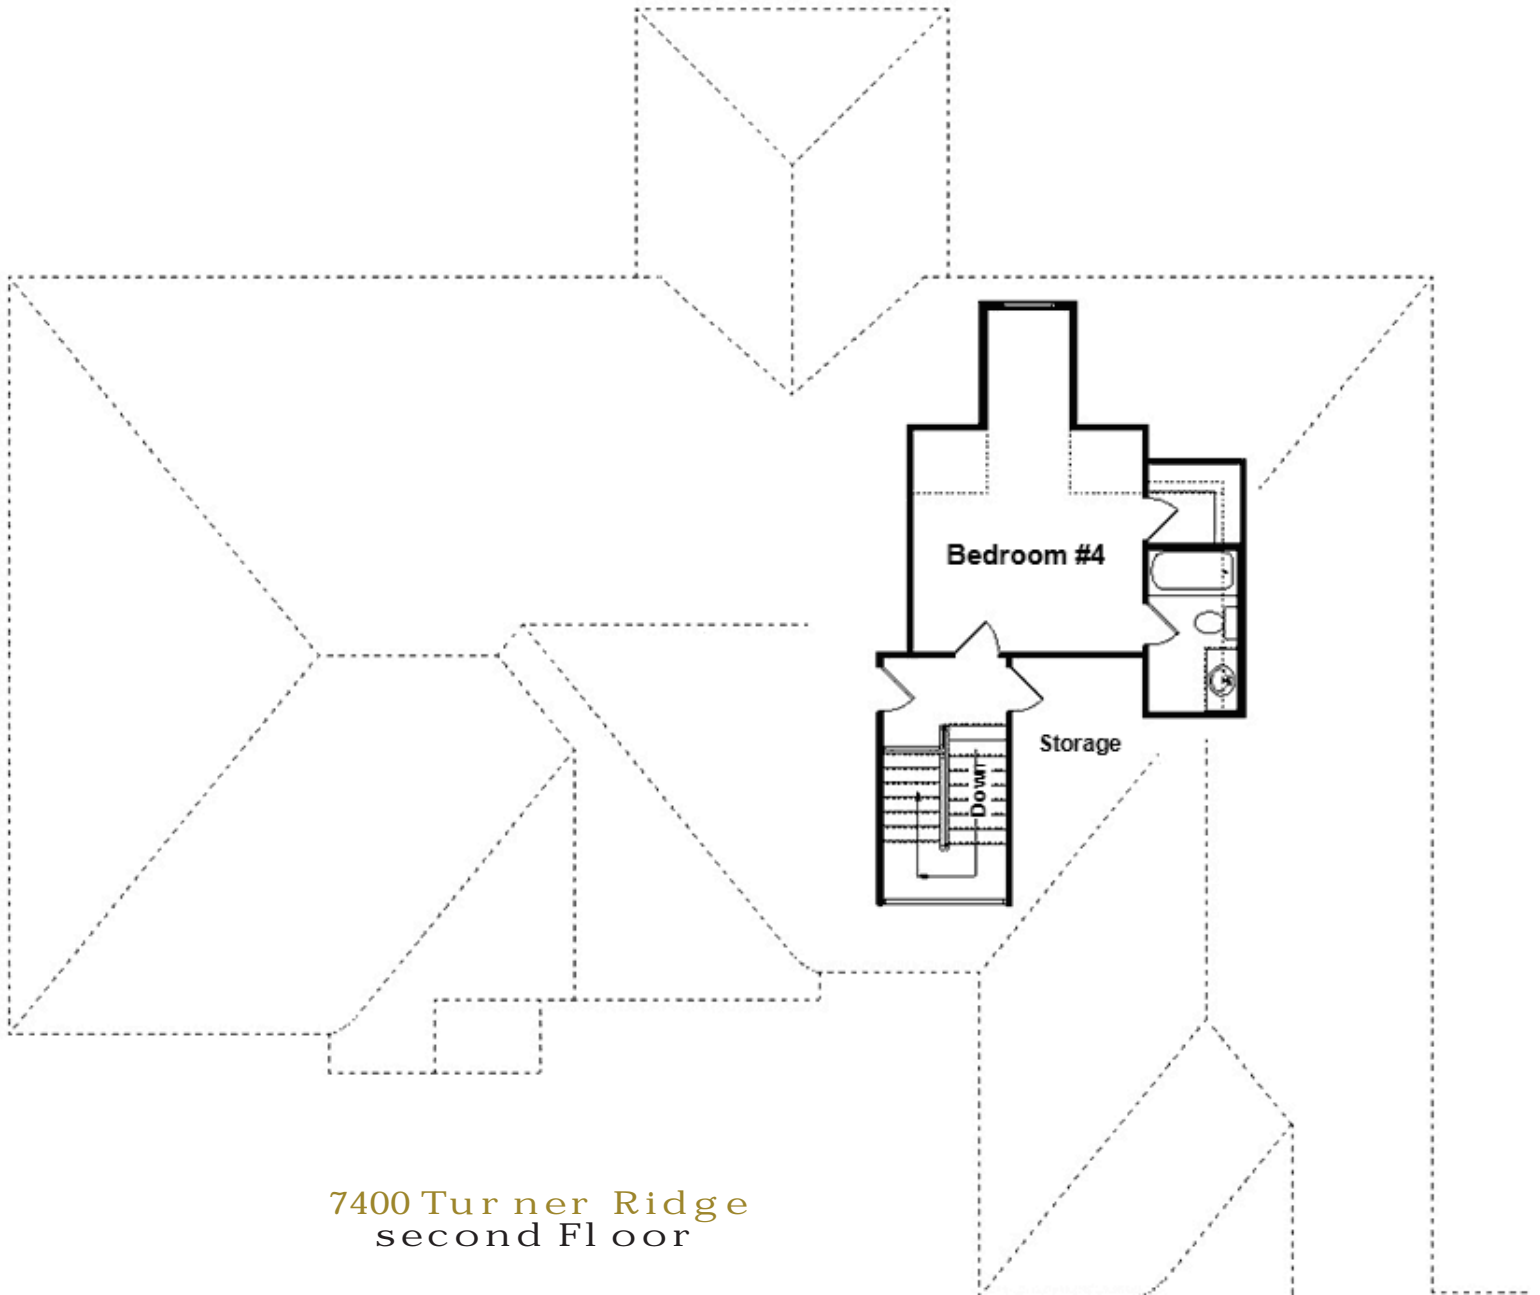

All information is believed to be accurate but is subject to change. Please contact us to confirm pricing and availability.