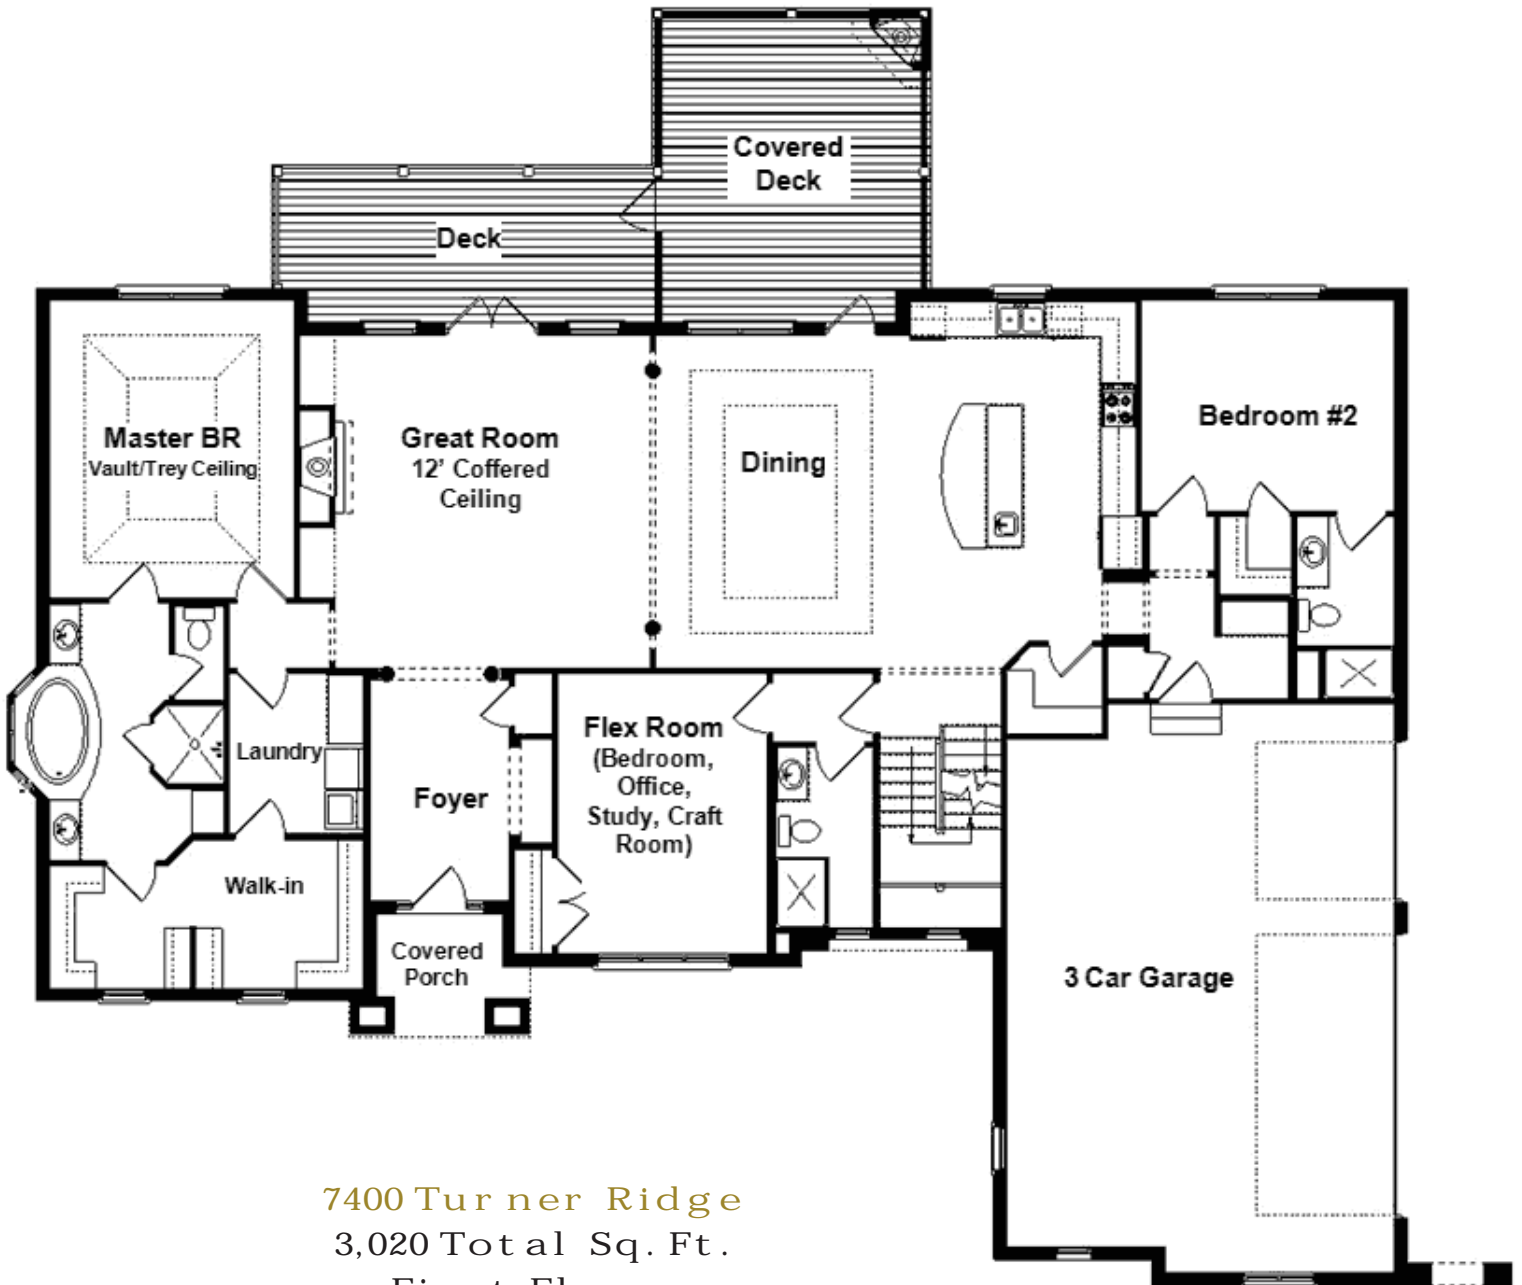

LANDIS  HOMES
LLC

Briar Hill 391
7400 Turner Ridge

10609 Taylor Farm Court • Prospect, KY 40059
Cell : (502) 592-1760 • Fax : (502) 426-9983
www.landis-homes.com

7400 Turner Ridge
3,020 Total Sq. Ft.
First Floor