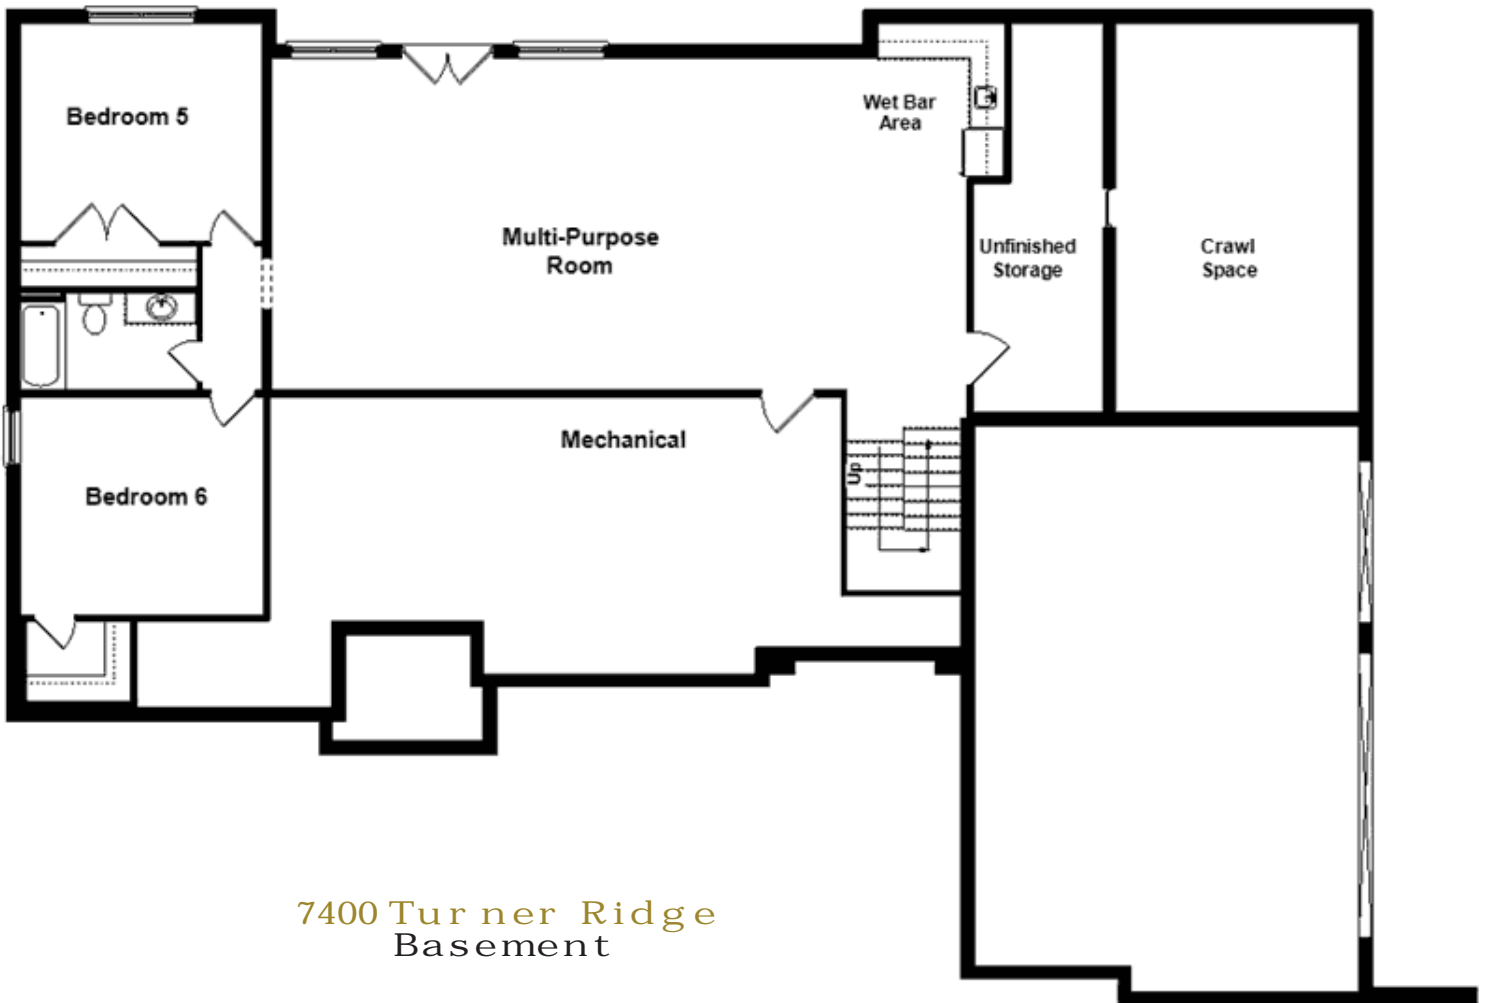

7400 Turner Ridge
Basement

All information is believed to be accurate but is subject to change. Please contact us to confirm pricing and availability.